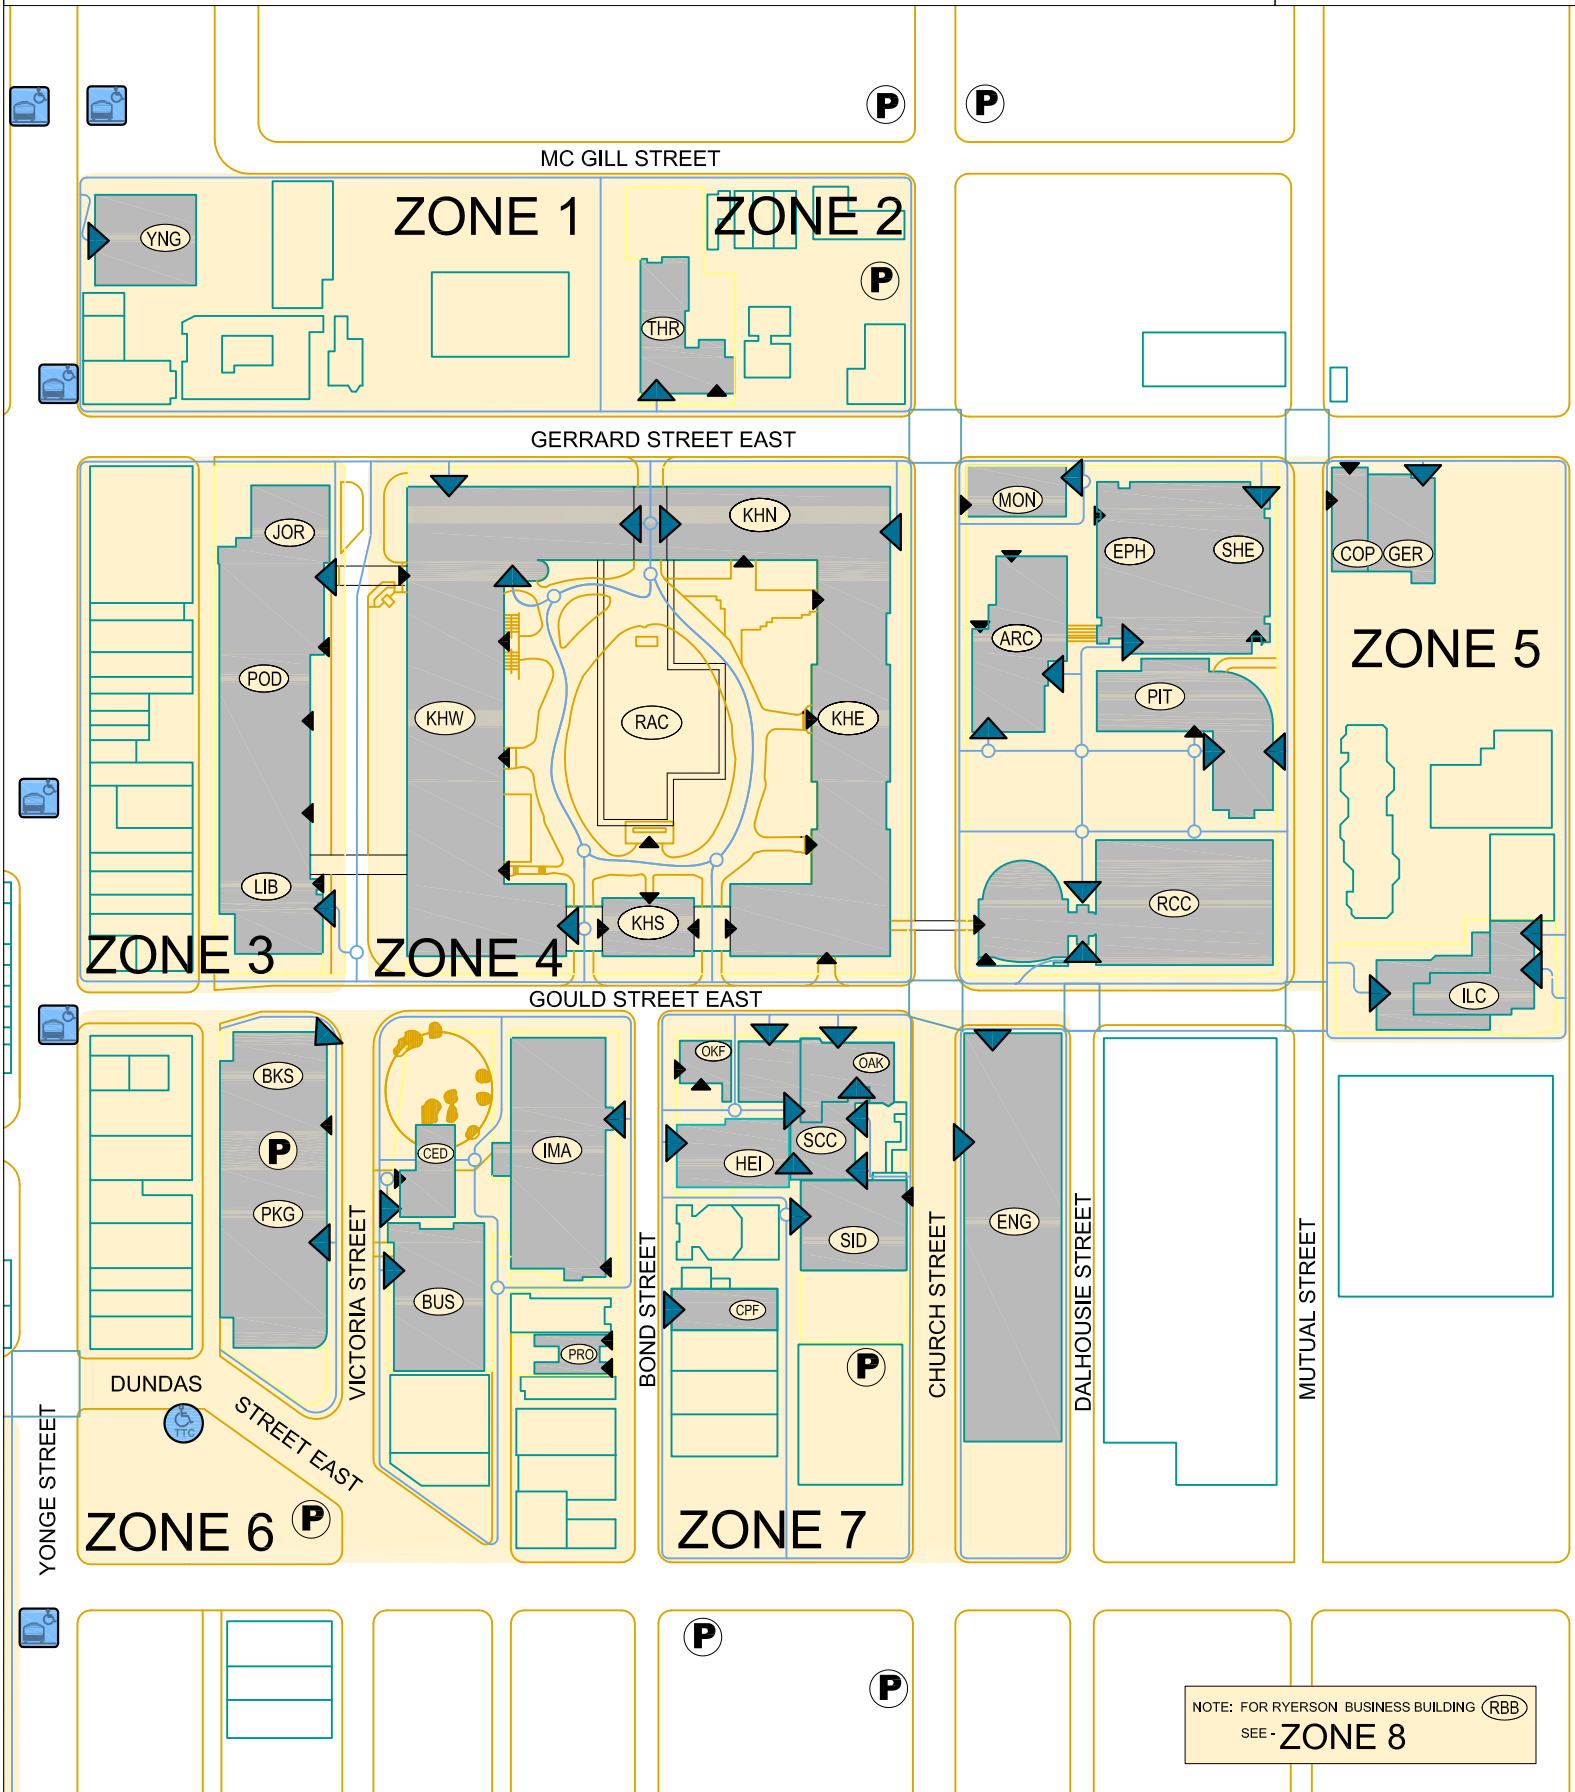

ACCESSIBILITY CAMPUS MAP

NOTE: FOR RYERSON BUSINESS BUILDING (RBB)
SEE - ZONE 8

- | | | | | | |
|-------------------|---------------------|----------------------------|----------------------|-------------------------|--|
| Accessible Ramp | Steps | Rest Area | Accessible TTC | Accessible Entrance | Accessibility Paths |
| Volume Controlled | Accessible Parking | Panic Pull Station | Card Reader Station | Non-Accessible Entrance | <small>Working dogs are welcome across campus.
Assistive listening systems available upon request.</small> |
| Automatic Door | Accessible Bus Stop | Code Blue Emergency Phones | Intercom to Security | Zone Subdivision | RYERSON UNIVERSITY |